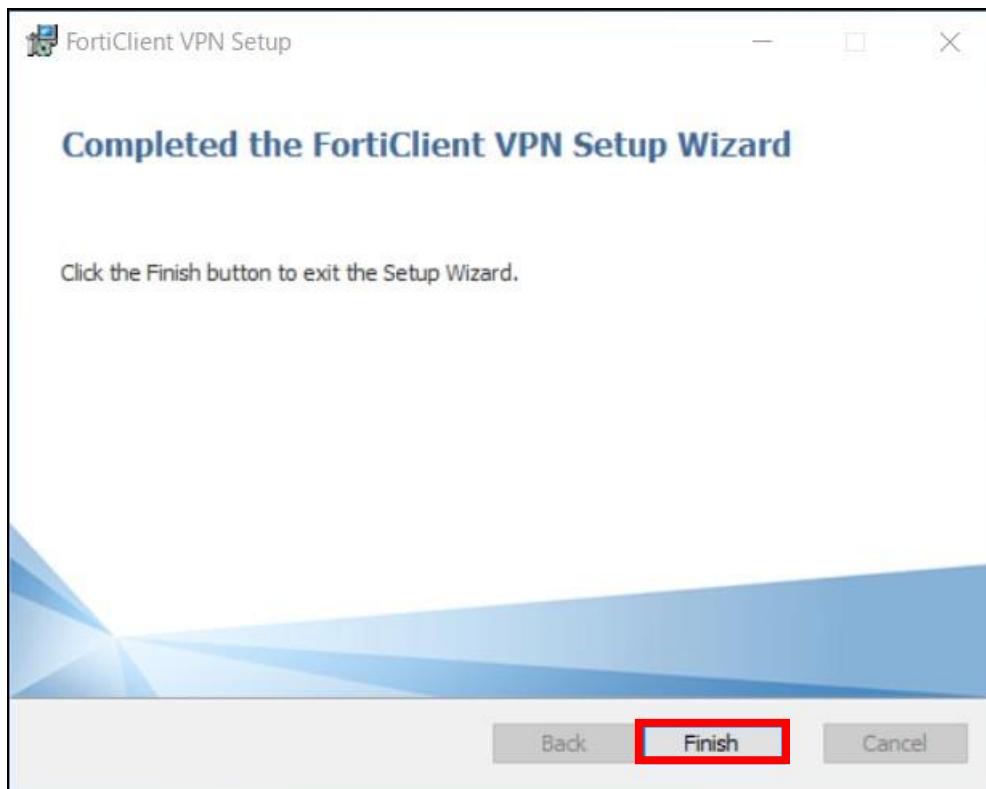

1.7 「Finish」 ボタンを選択（クリック）してインストールを完了してください。